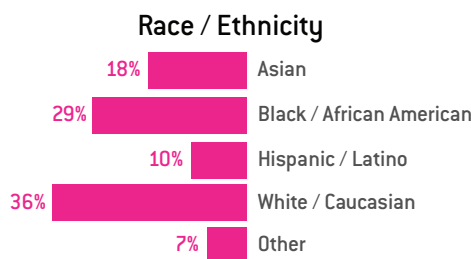

SCIENCE ATL BY THE NUMBERS*

55K

REACHED

18K students reached through School/Youth Programs
77 partner schools in areas with Low Child-Well Being

Gender

Female 60%

Male 38%

Non-binary 2%