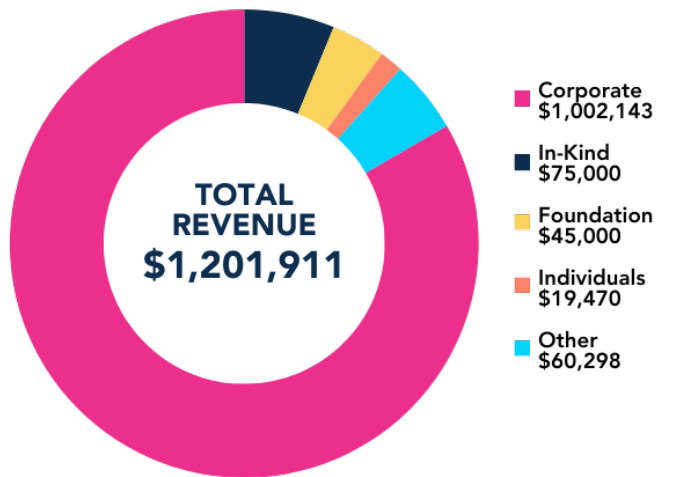

FINANCIALS