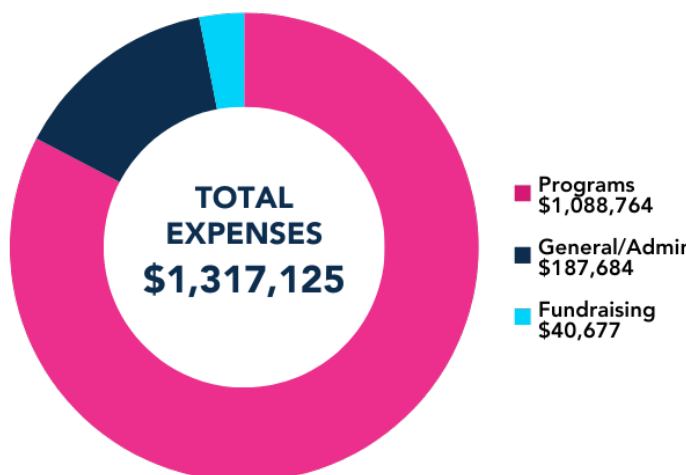

FINANCIALS