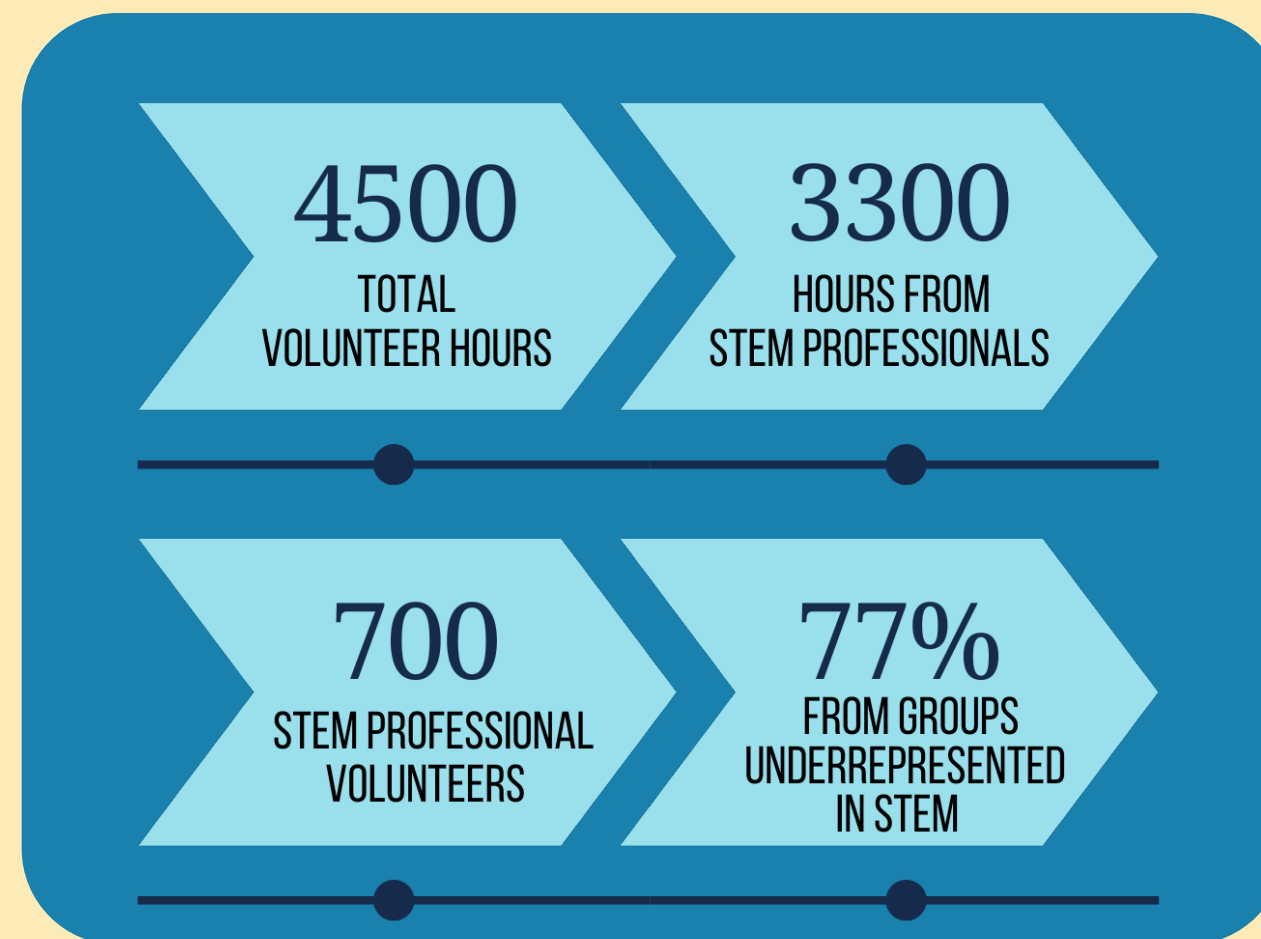

CONNECTING TO COMMUNITY