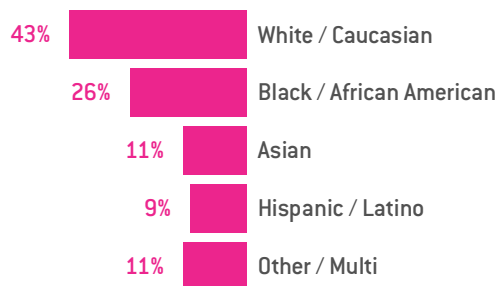

SCIENCE ATL BY THE NUMBERS*

60K REACHED

Race / Ethnicity

Gender

*Data shared from pre-COVID 2019 Festival

"In my 27 years of being in business, this is the single most important thing I've ever done. It's also the most enjoyable thing I've ever done. Being able to shine the light on science is going to draw people, companies, and investment to the metro Atlanta region."